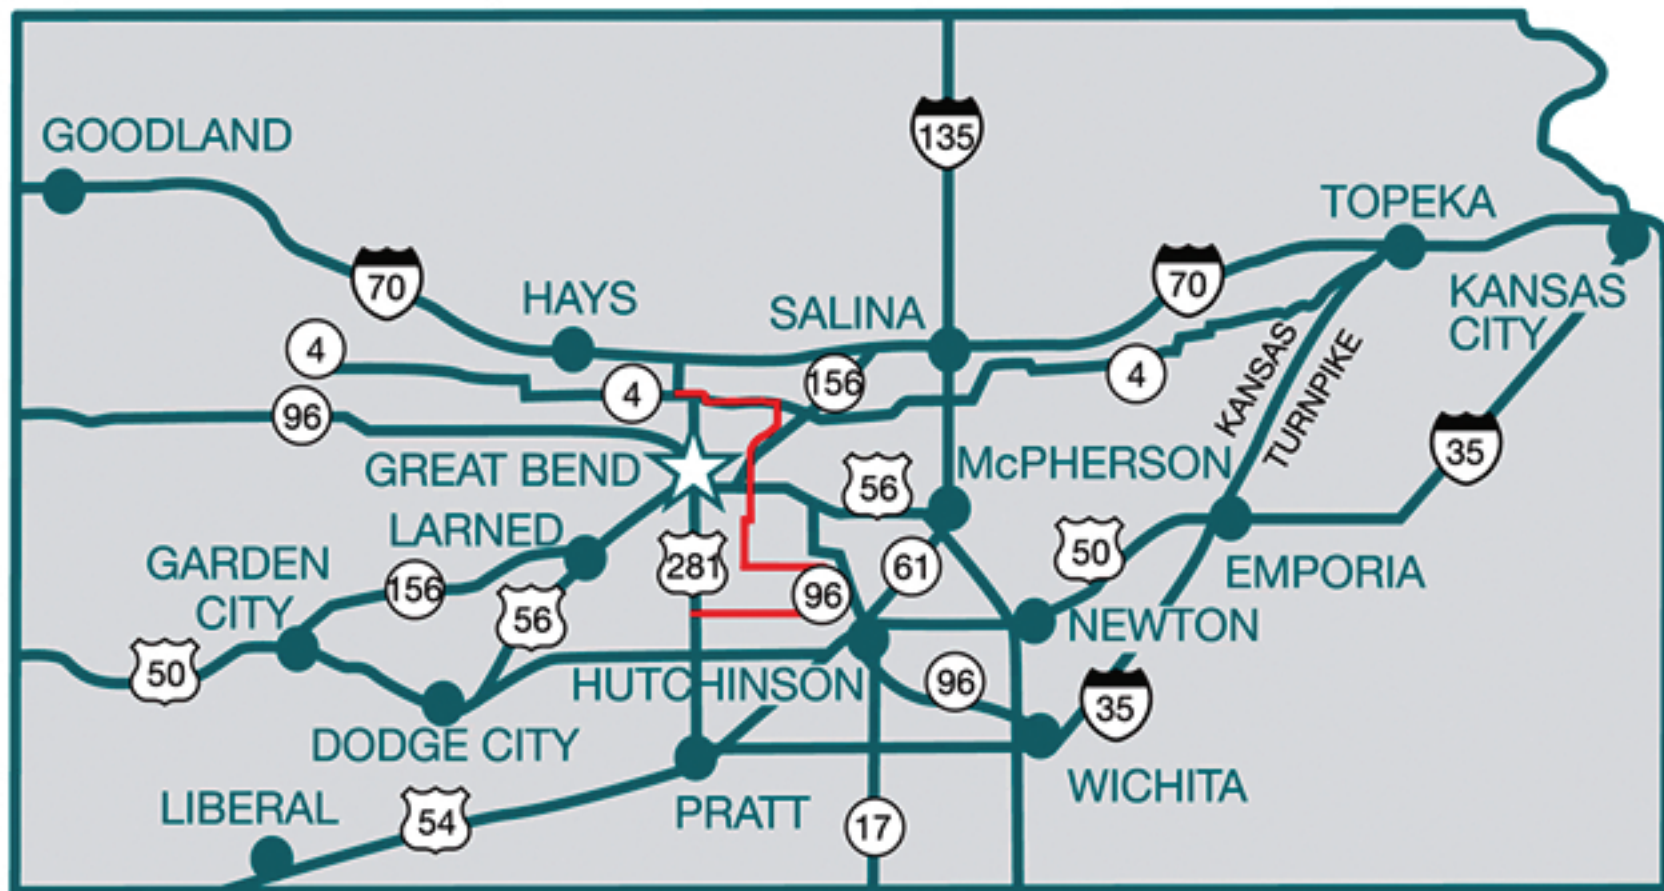

KANSAS

— KANSAS WETLANDS & WILDLIFE
NATIONAL SCENIC BYWAY